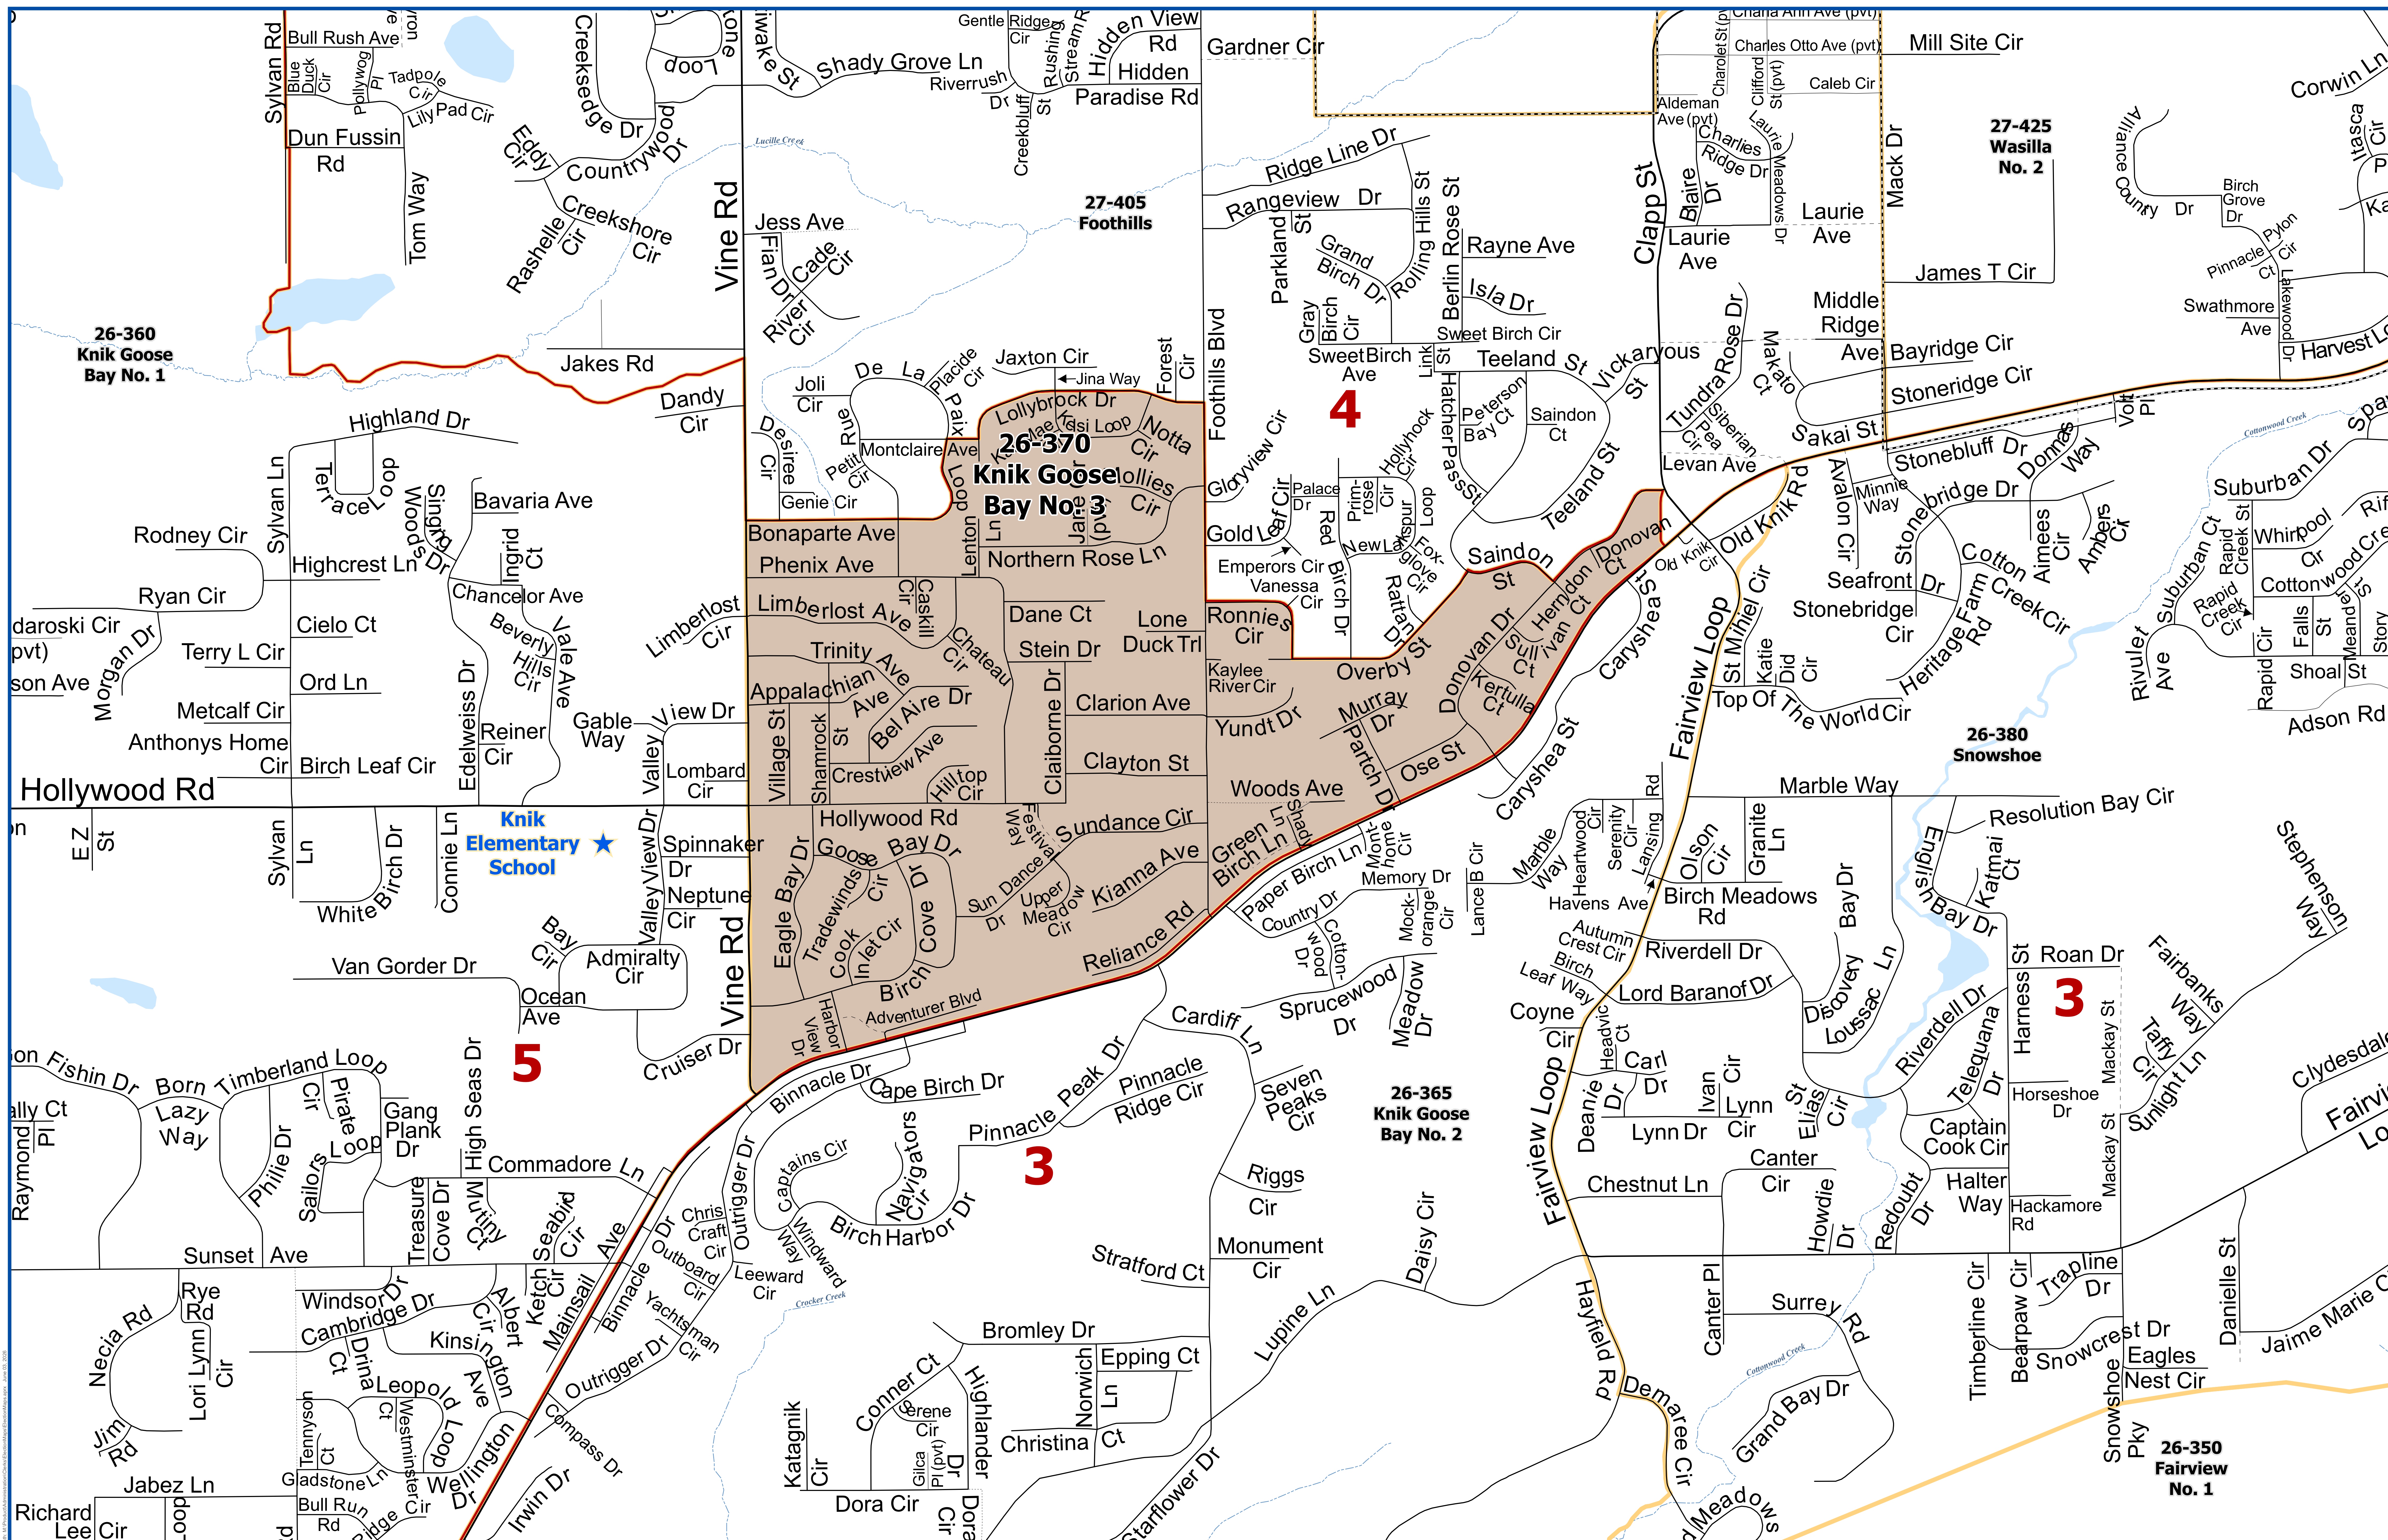

Matanuska-Susitna Borough Voting Precincts

Polling Location
 City Boundaries
 Voting Precincts
 Assembly District Boundaries
 Matanuska Susitna Borough Boundary
 Highway
 Major
 Medium
 Minor
 Private
 Primitive
 Not Constructed
 Railroad
 Major Waterbodies
 Streams

Precinct # 26-370 Knik Goose Bay No. 3
 Poll Location:
KNIK ELEMENTARY SCHOOL
 6350 W. Hollywood Road

Prepared by MSB
 IT Department - GIS Division
 Data Sources: Matanuska-Susitna Borough,
 State of Alaska Division of Elections
 June 2026